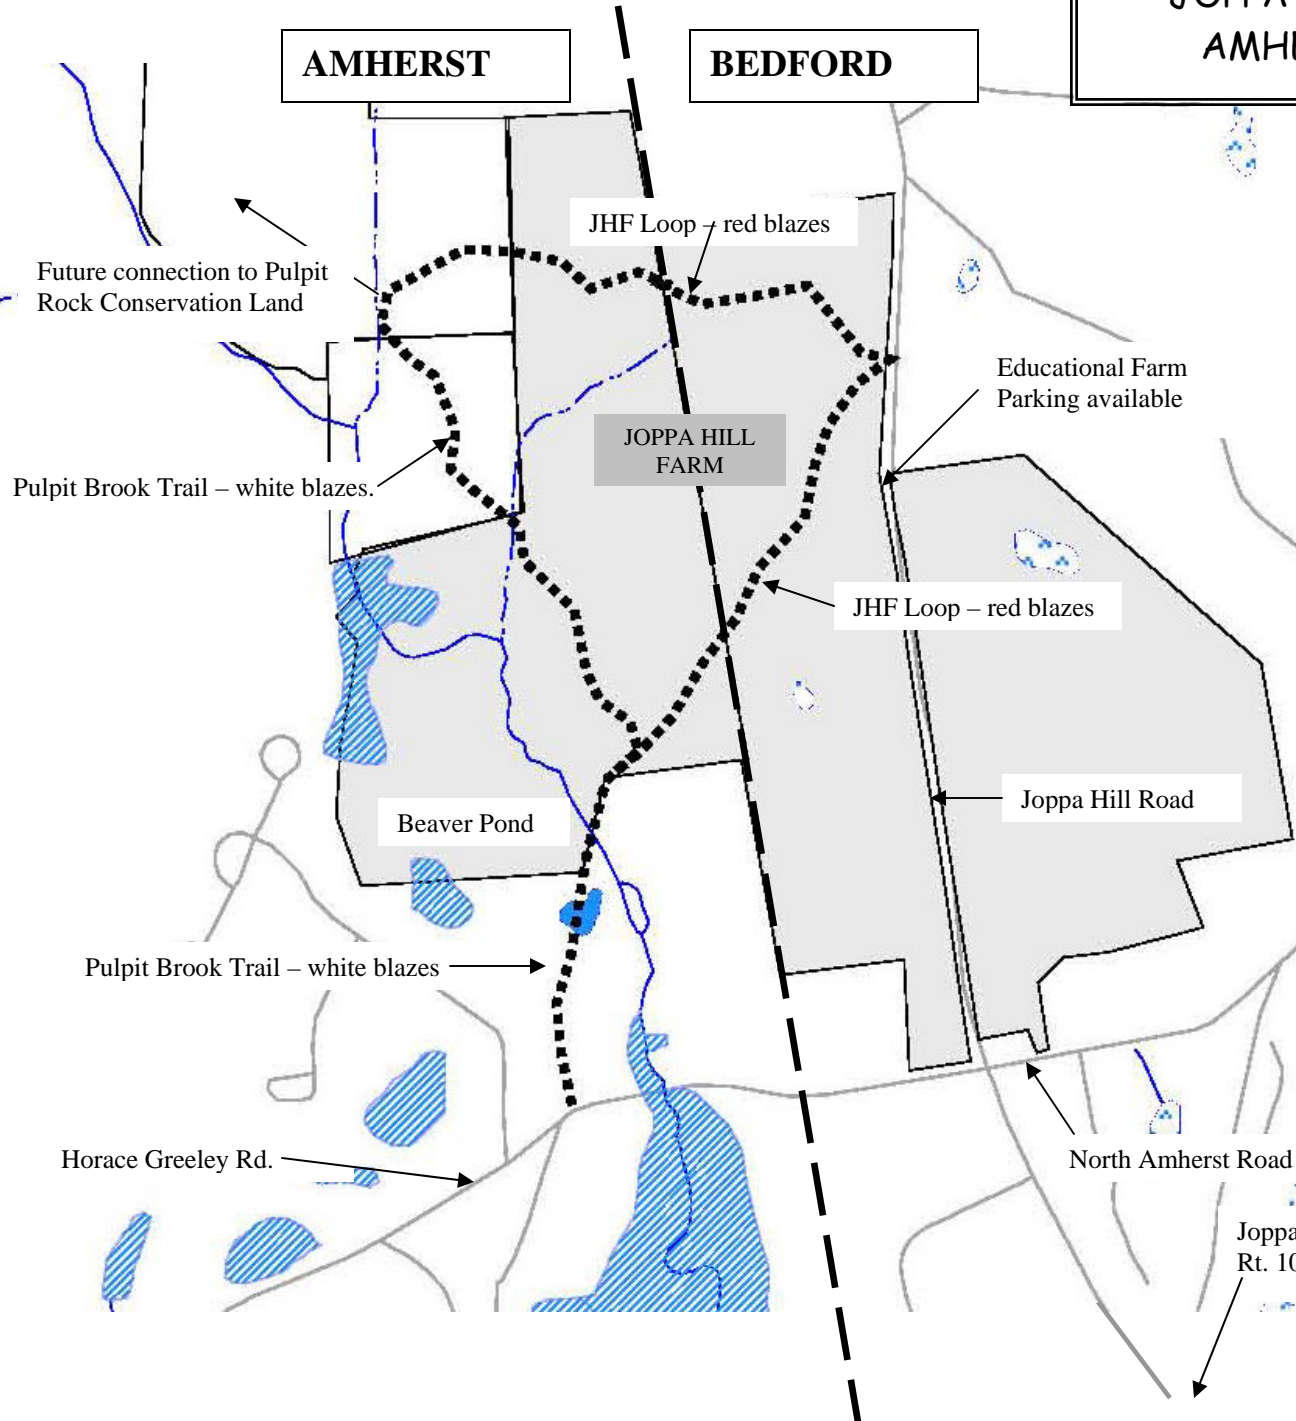

**JOPPA HILL FARM - 312 Acres  
AMHERST & BEDFORD, NH**

Trail system ~2 miles in length  
Steep in some places

Trail map made by:  
Bedford Land Trust  
PO Box 10315 Bedford, NH 03110  
603-472-2216  
bedfordlandtrust@hotmail.com  
www.bedfordlandtrust.org

Joppa Hill Road intersects with  
Rt. 101 in Bedford